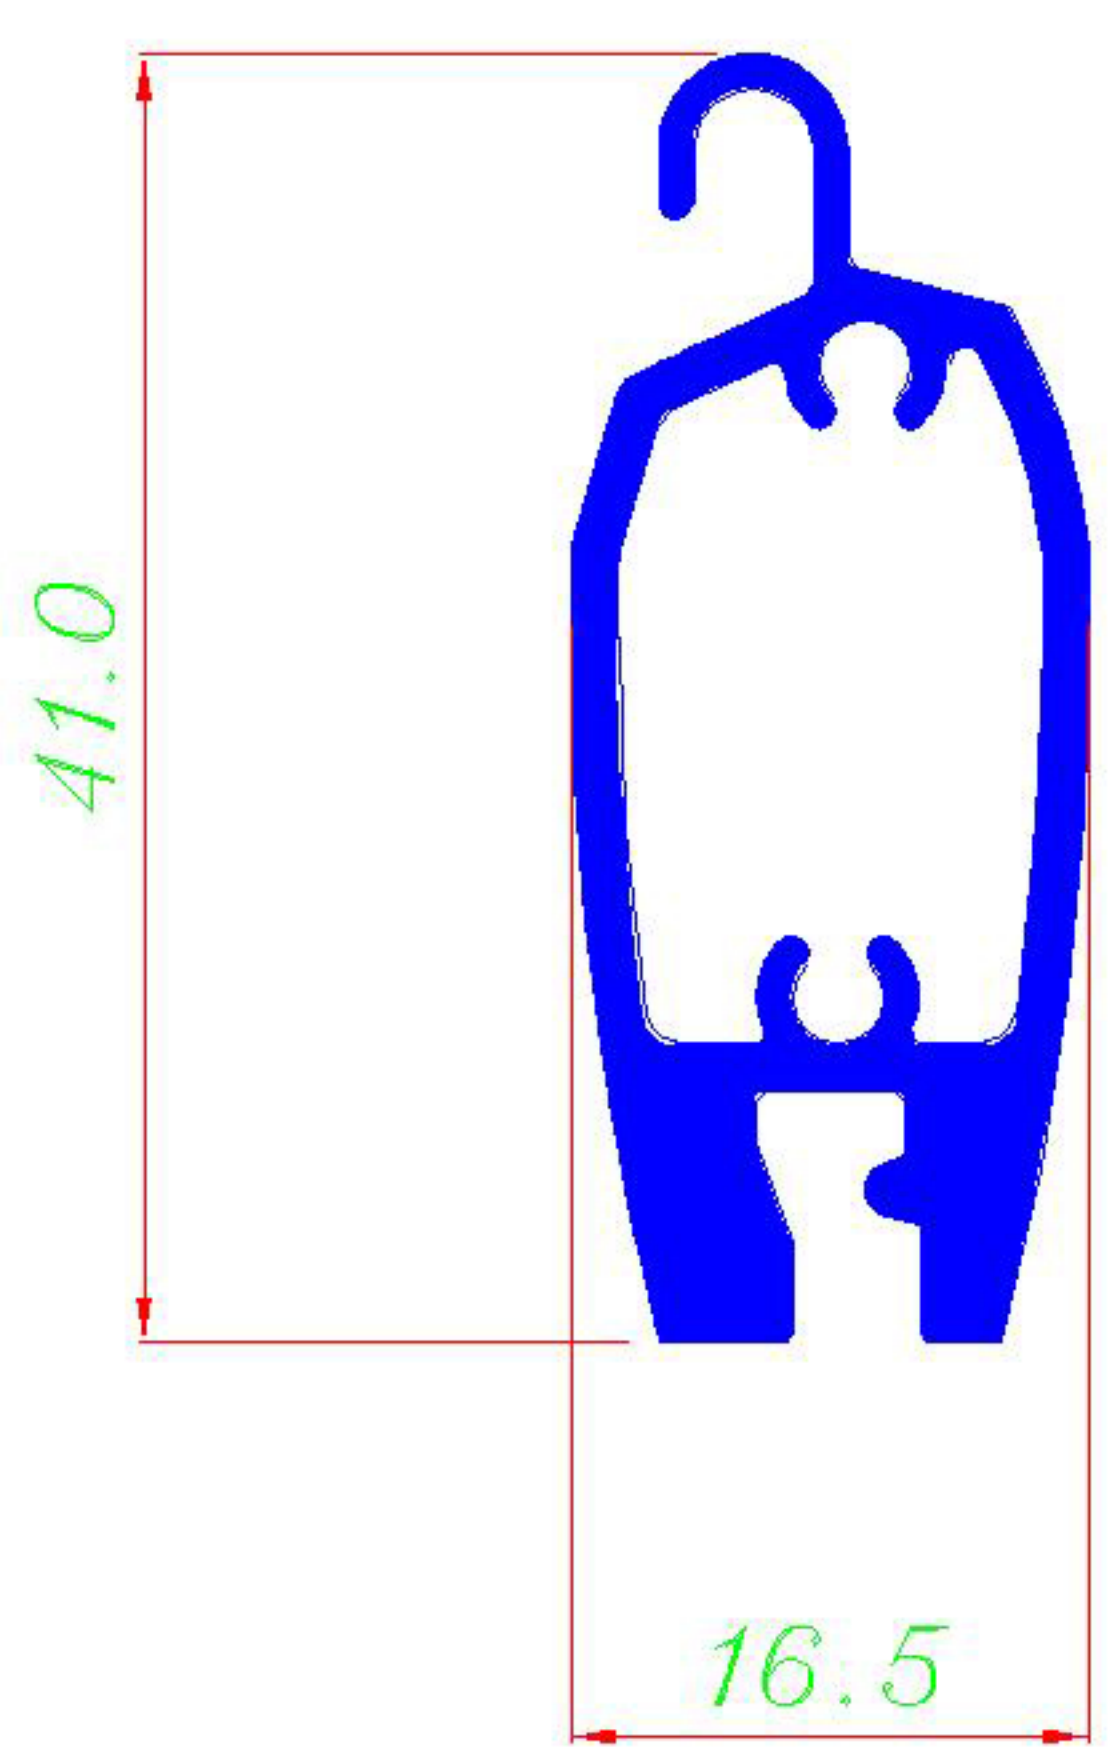

2019

ALUMISIR

ROL.SH

ROLLING SH.

41344 0.737 Kg/ml.

36150 0.421 Kg/ml.

41342 0.554 Kg/ml.

41343 0.178 Kg/ml.

MR240 0.197 Kg/ml.

34842 0.319 Kg/ml.

34819 0.321 Kg/ml.

34840 0.242 Kg/ml.

MR180 0.835 Kg/ml.

MR181 0.414 Kg/ml.

8811 0.554 Kg/ml.

8812 0.562 Kg/ml.