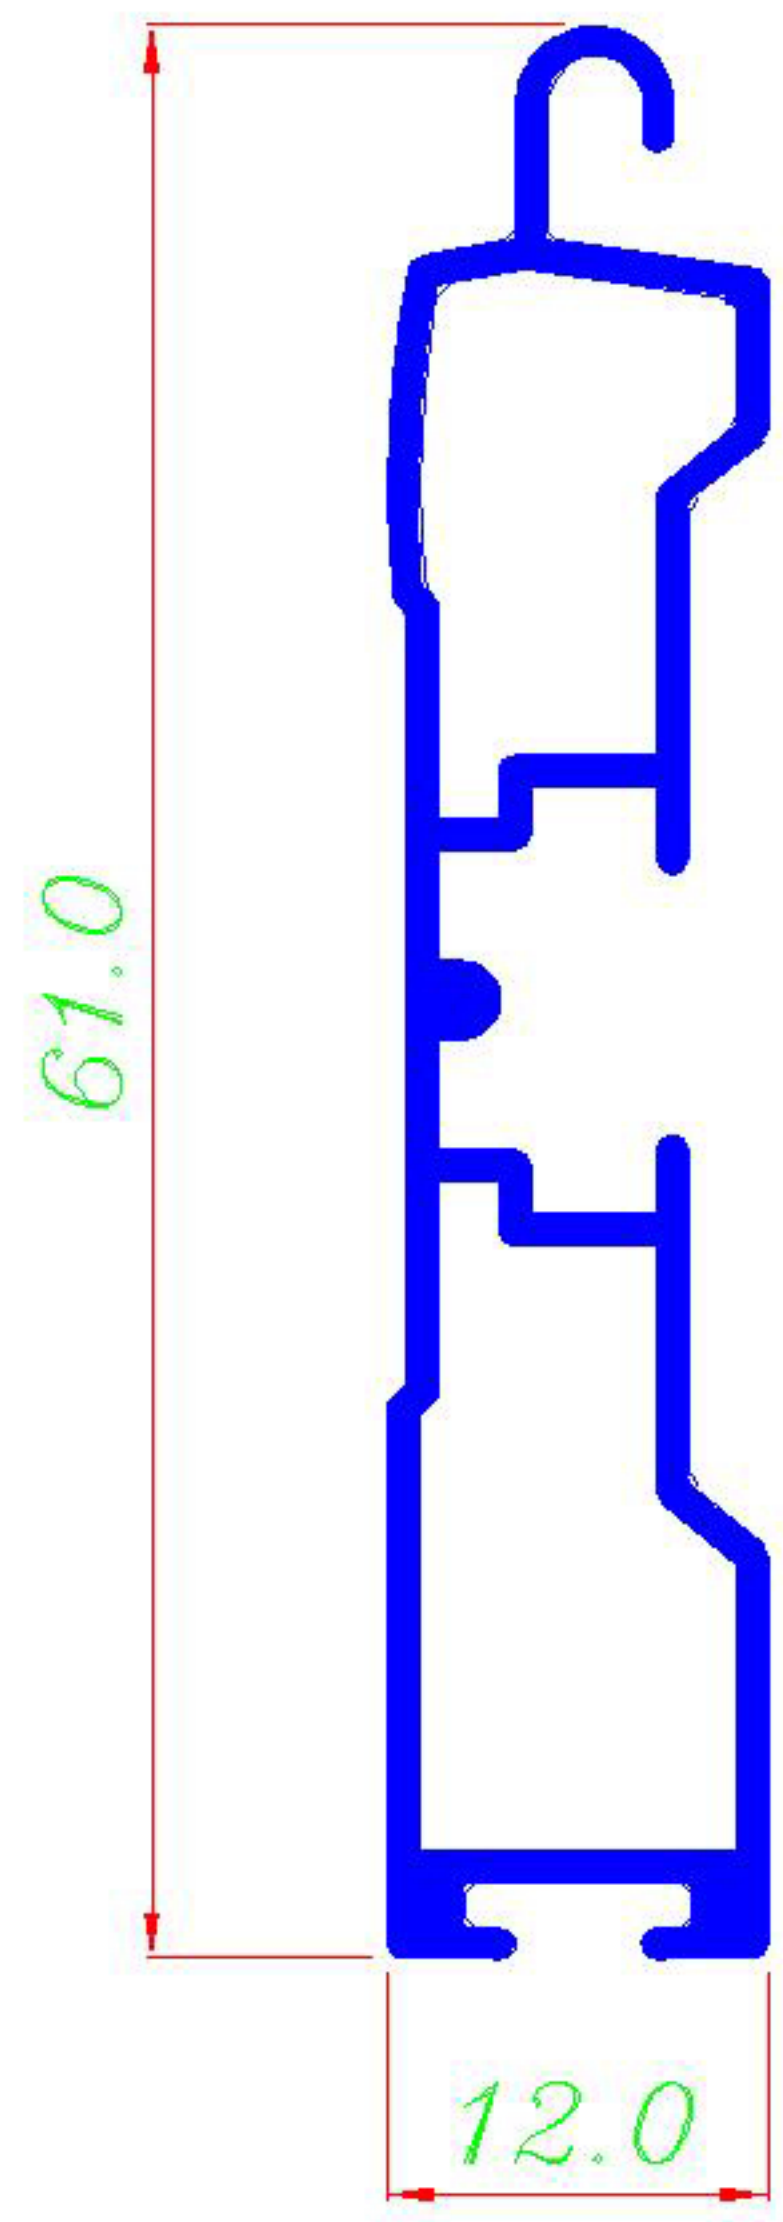

23411 0.446 Kg/ml.