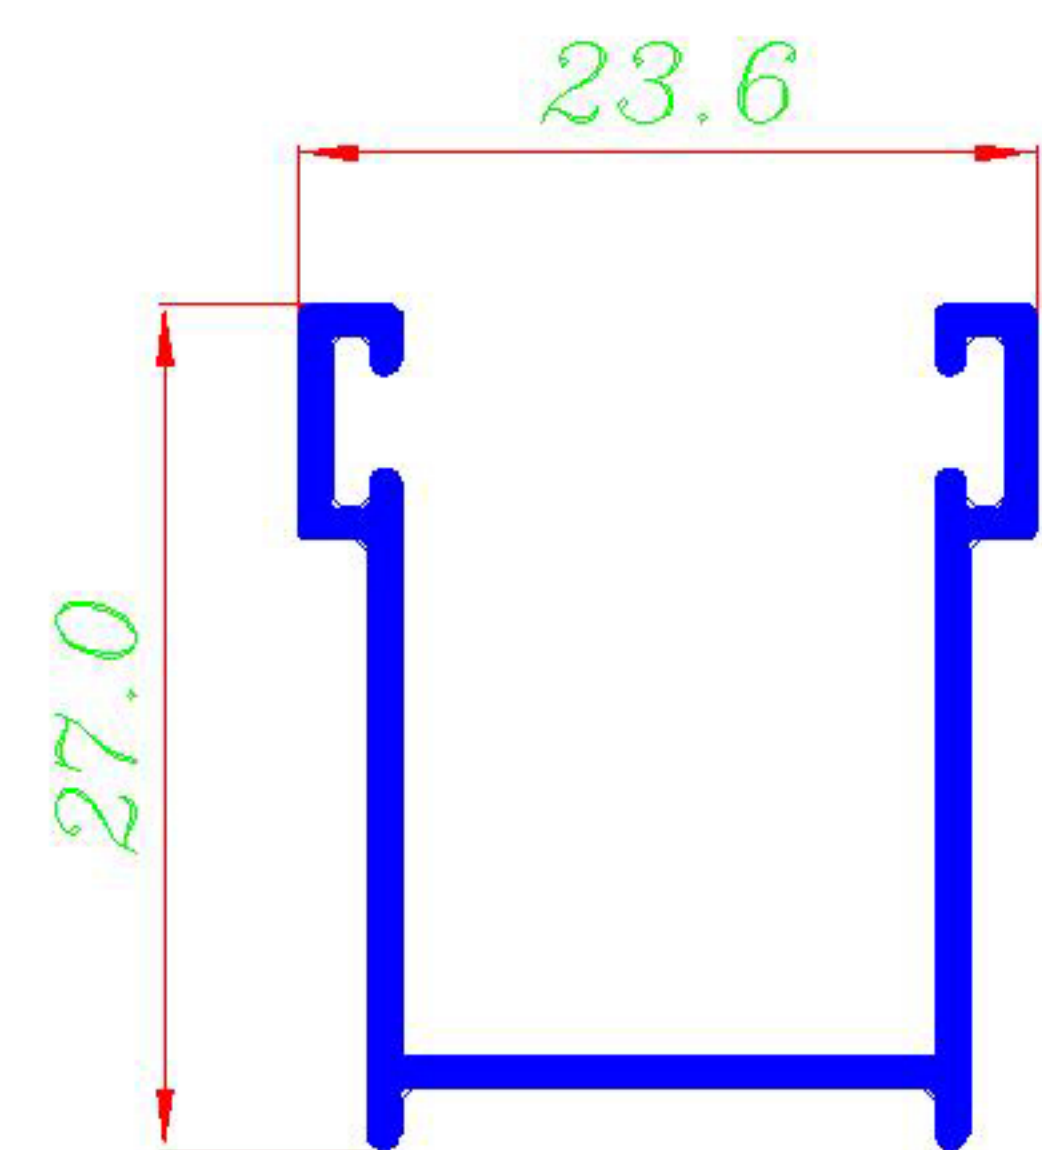

2019

ALUMISIR

ROL.SH

ROLLING SH.

41344 0.737 Kg/ml.

36150 0.421 Kg/ml.

41342 0.554 Kg/ml.

41343 0.178 Kg/ml.

MR240 0.197 Kg/ml.

34842 0.319 Kg/ml.

34819 0.321 Kg/ml.

34840 0.242 Kg/ml.

MR180 0.835 Kg/ml.

MR181 0.414 Kg/ml.

8811 0.554 Kg/ml.

8812 0.562 Kg/ml.

MR351 0.281 Kg/ml.

MR350 0.448 Kg/ml.

8885 0.778 Kg/ml.

8878 0.969 Kg/ml.

8886 0.834 Kg/ml.

8875 0.356 Kg/ml.

8879 0.062 Kg/ml.

8874 0.435 Kg/ml.