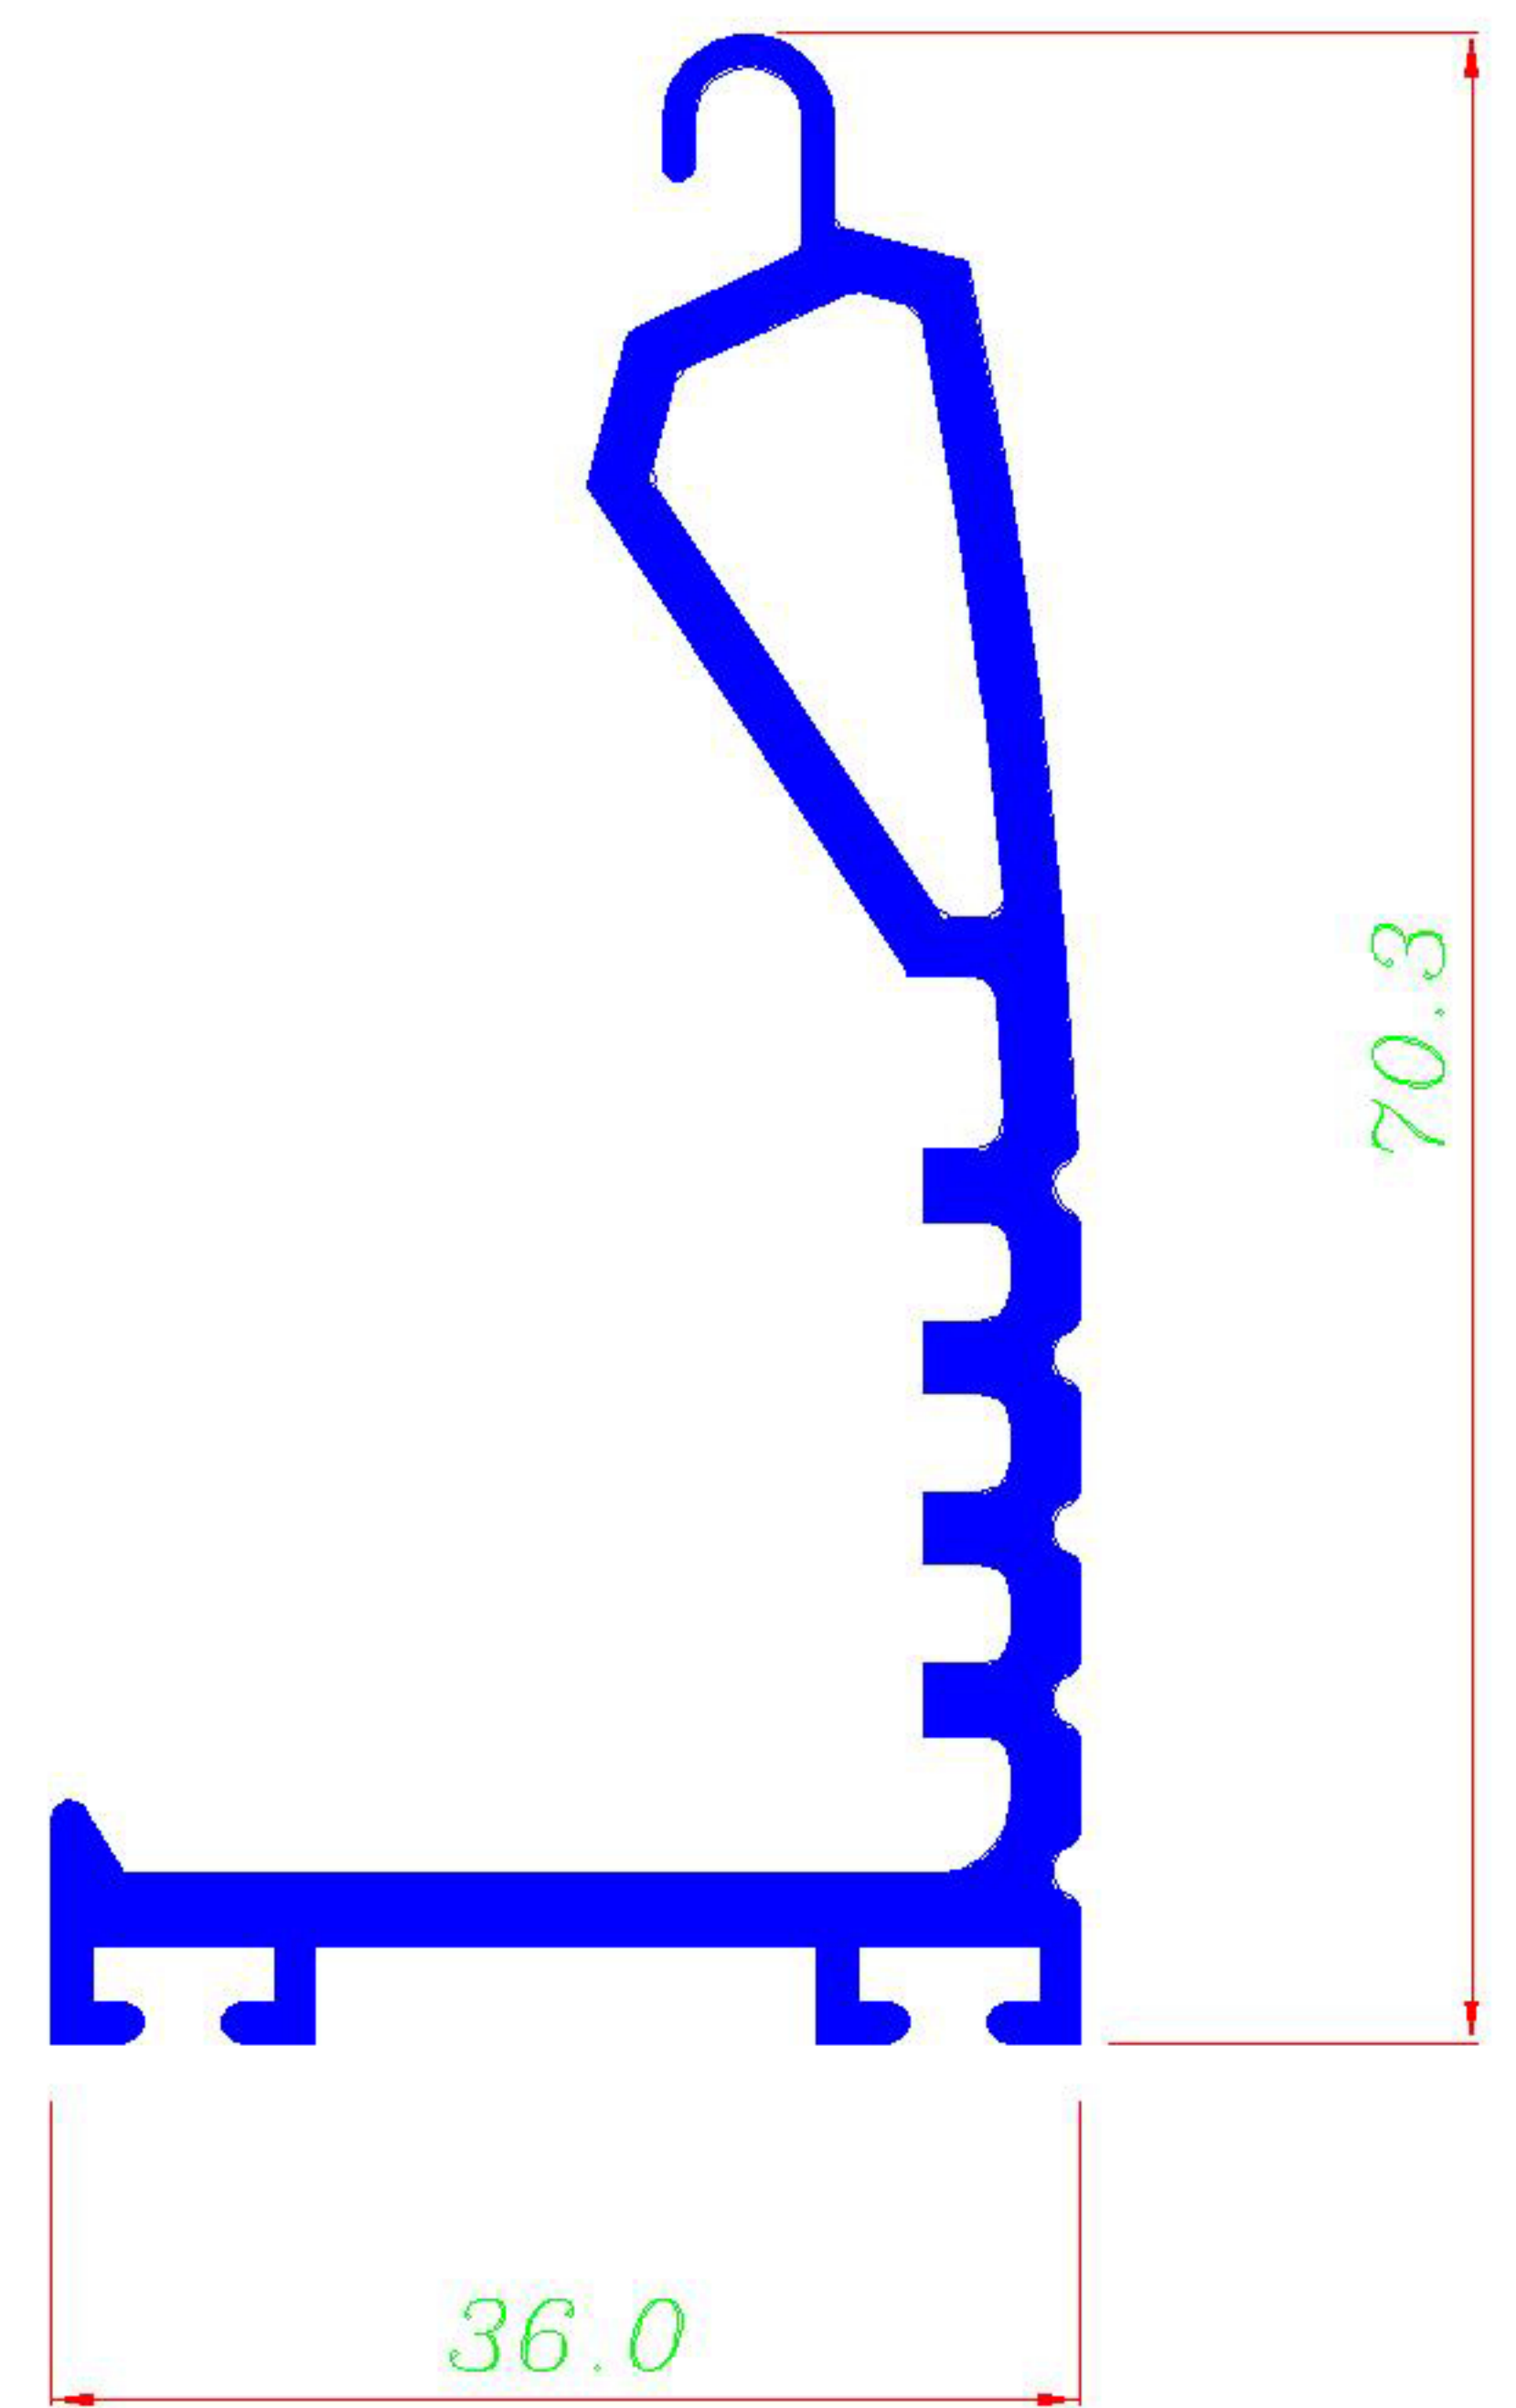

8808 0.991 Kg/ml.