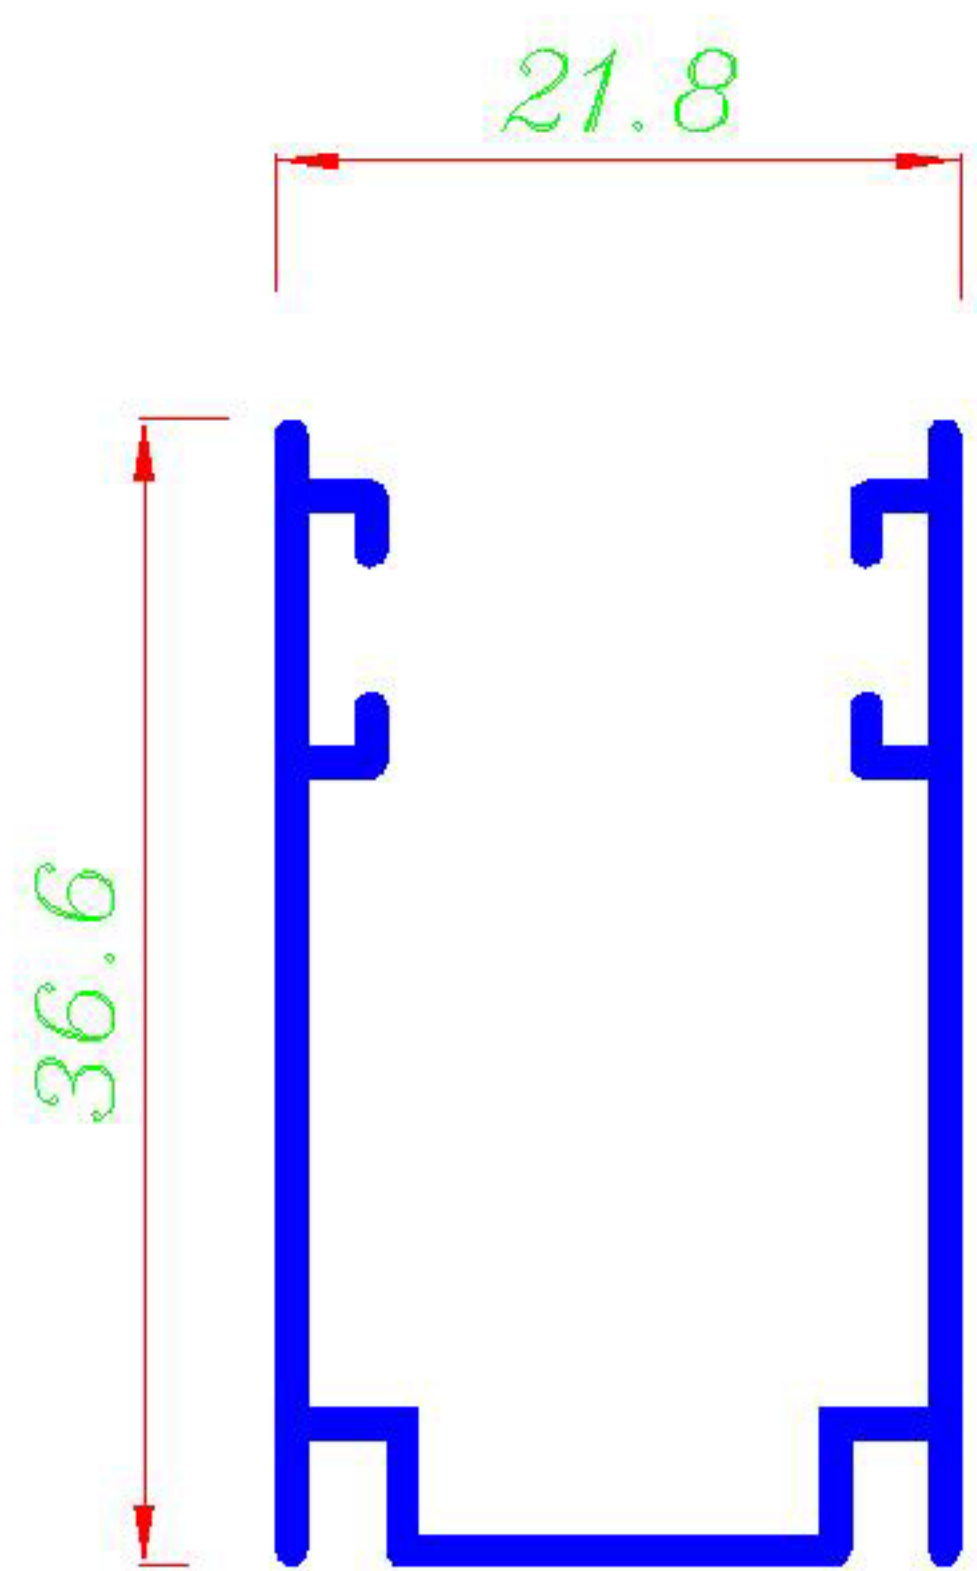

2019

ALUMISIR

ROL.SH

ROLLING SH.

41344 0.737 Kg/ml.

36150 0.421 Kg/ml.

41342 0.554 Kg/ml.

41343 0.178 Kg/ml.

MR240 0.197 Kg/ml.

34842 0.319 Kg/ml.

34819 0.321 Kg/ml.

34840 0.242 Kg/ml.

MR180 0.835 Kg/ml.

MR181 0.414 Kg/ml.

8811 0.554 Kg/ml.

8812 0.562 Kg/ml.

MR351 0.281 Kg/ml.

MR350 0.448 Kg/ml.

8885 0.778 Kg/ml.

8878 0.969 Kg/ml.

8886 0.834 Kg/ml.

8875 0.356 Kg/ml.

8879 0.062 Kg/ml.

8874 0.435 Kg/ml.