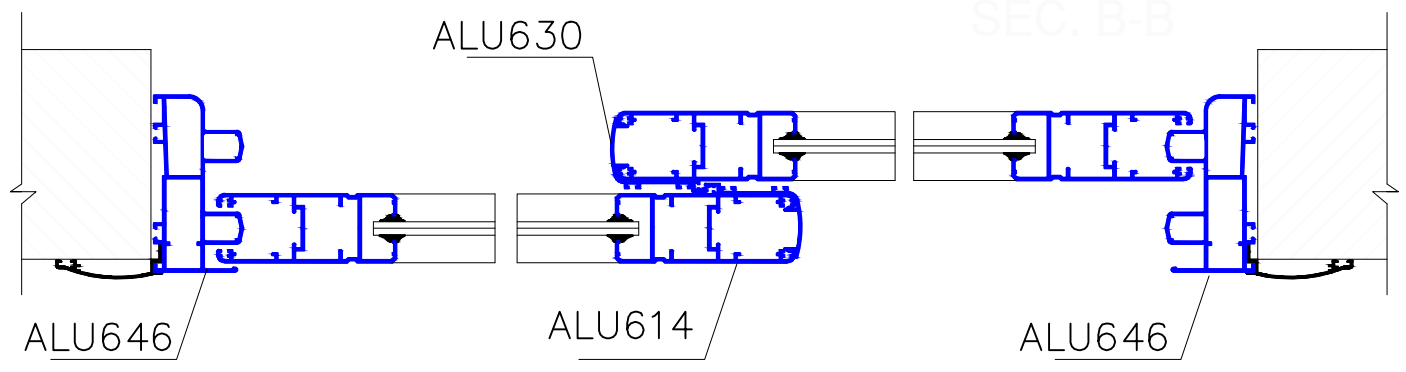

2020

Galala 100

ALUMISR

SLIDING SYSTEM

SEC. B-B

SEC. A-A

Section B-B

Section A-A

Section B-B

Section A-A

ALU621 Kg/ml. 0.824

ALU622 Kg/ml. 0.956

ALU623 Kg/ml. 0.980

ALU616 Kg/ml. 2.025

ALU613 Kg/ml. 1.855

ALU626 Kg/ml. 1.501