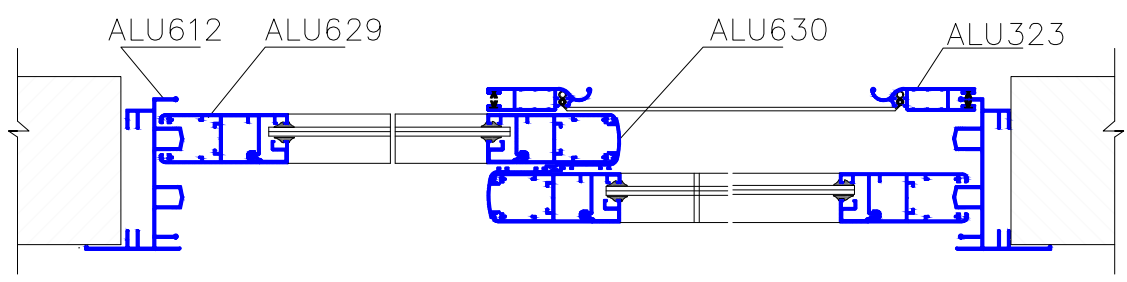

2020

Galala 100

ALUMISR

SLIDING SYSTEM

SEC. B-B

SEC. A-A

Section B-B

Section A-A

Section B-B

Section A-A

ALU621 Kg/ml. 0.824

ALU622 Kg/ml. 0.956

ALU623 Kg/ml. 0.980

ALU616 Kg/ml. 2.025

ALU613 Kg/ml. 1.855

ALU626 Kg/ml. 1.501