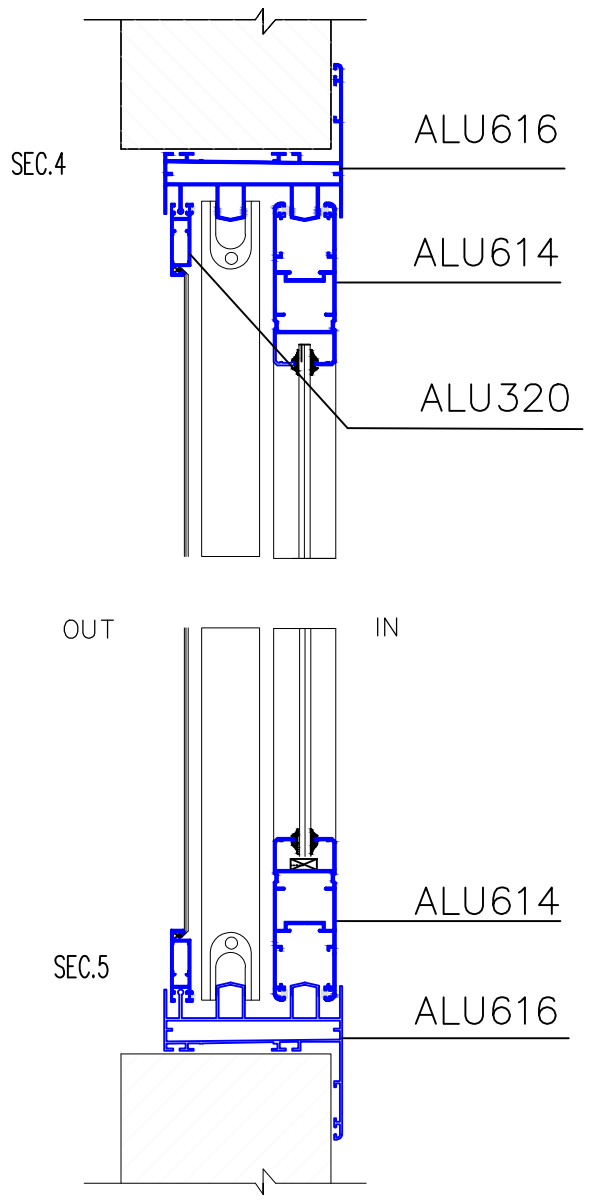

2020

Galala 100

ALUMISR

SLIDING SYSTEM

SEC. B-B

SEC. A-A

Section B-B

Section A-A

Section B-B

Section A-A

ALU621 Kg/ml. 0.824

ALU622 Kg/ml. 0.956

ALU623 Kg/ml. 0.980

ALU616 Kg/ml. 2.025

ALU613 Kg/ml. 1.855

ALU626 Kg/ml. 1.501