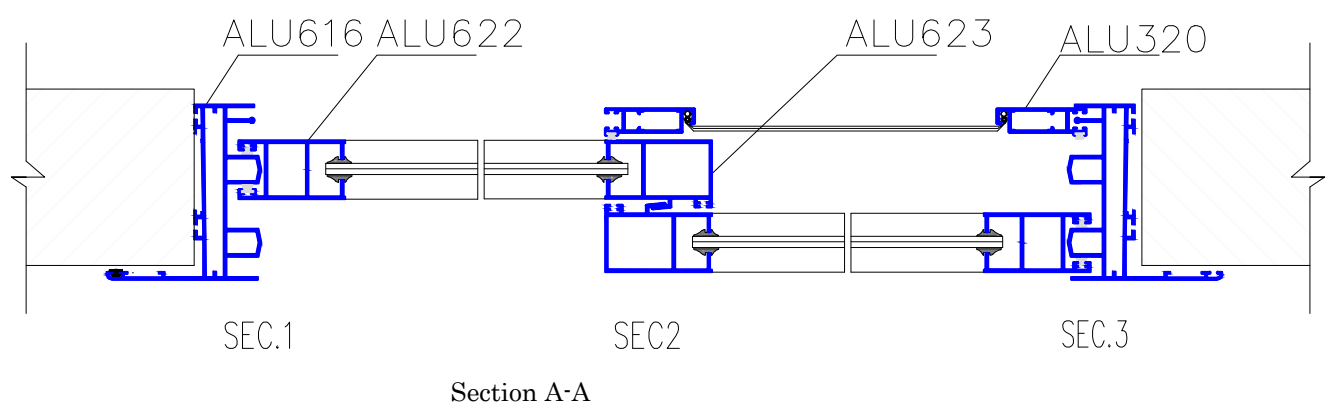

2020

Galala 100

ALUMISR

SLIDING SYSTEM

SEC. B-B

SEC. A-A

Section B-B

Section A-A

Section B-B

Section A-A

ALU621 Kg/ml. 0.824

ALU622 Kg/ml. 0.956

ALU623 Kg/ml. 0.980

ALU616 Kg/ml. 2.025

ALU613 Kg/ml. 1.855

ALU626 Kg/ml. 1.501