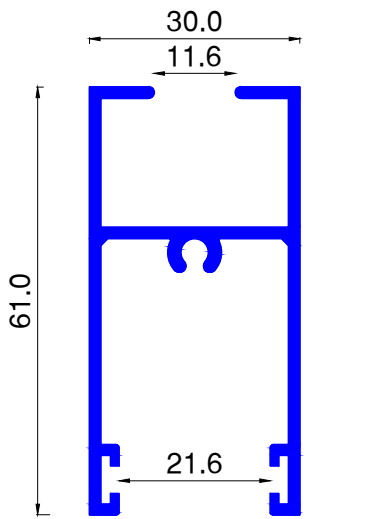

2020

Galala 100

ALUMISR

SLIDING SYSTEM

SEC. B-B

SEC. A-A

Section B-B

Section A-A

Section B-B

Section A-A

ALU621 Kg/ml. 0.824

ALU622 Kg/ml. 0.956

ALU623 Kg/ml. 0.980

ALU616 Kg/ml. 2.025

ALU613 Kg/ml. 1.855

ALU626 Kg/ml. 1.501