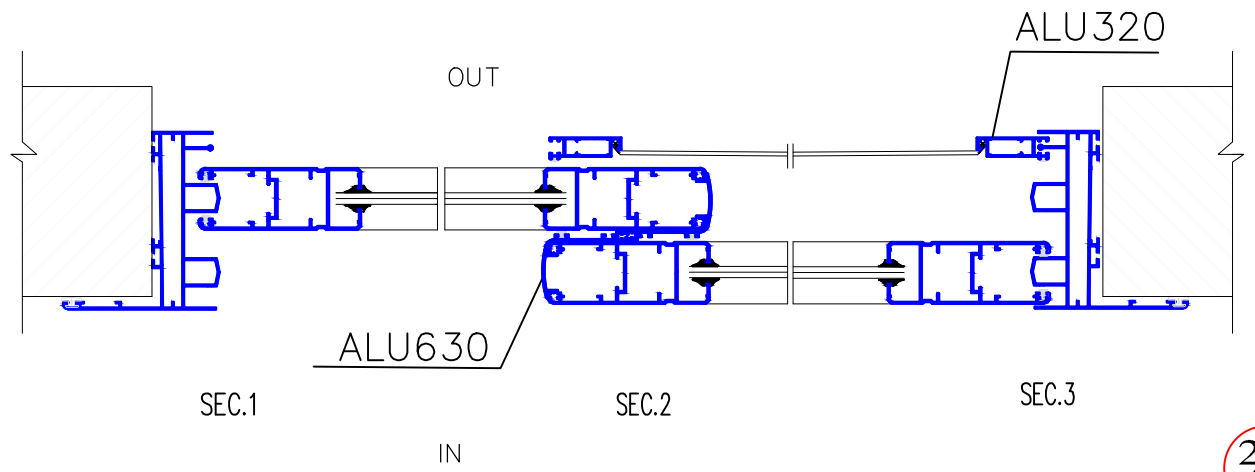

2020

Galala 100

ALUMISR

SLIDING SYSTEM

SEC. B-B

SEC. A-A

Section B-B

Section A-A

Section B-B

Section A-A

ALU621 Kg/ml. 0.824

ALU622 Kg/ml. 0.956

ALU623 Kg/ml. 0.980

ALU616 Kg/ml. 2.025

ALU613 Kg/ml. 1.855

ALU626 Kg/ml. 1.501