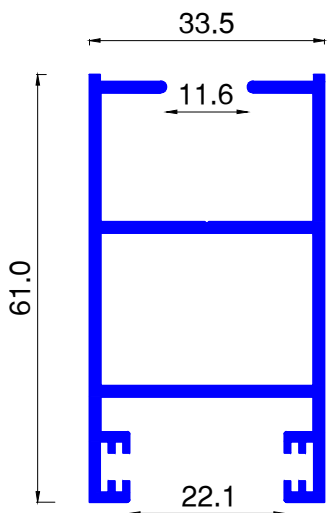

2020

Galala 100

ALUMISR

SLIDING SYSTEM

SEC. B-B

SEC. A-A

Section B-B

Section A-A

Section B-B

Section A-A

ALU621 Kg/ml. 0.824

ALU622 Kg/ml. 0.956

ALU623 Kg/ml. 0.980

ALU616 Kg/ml. 2.025

ALU613 Kg/ml. 1.855

ALU626 Kg/ml. 1.501